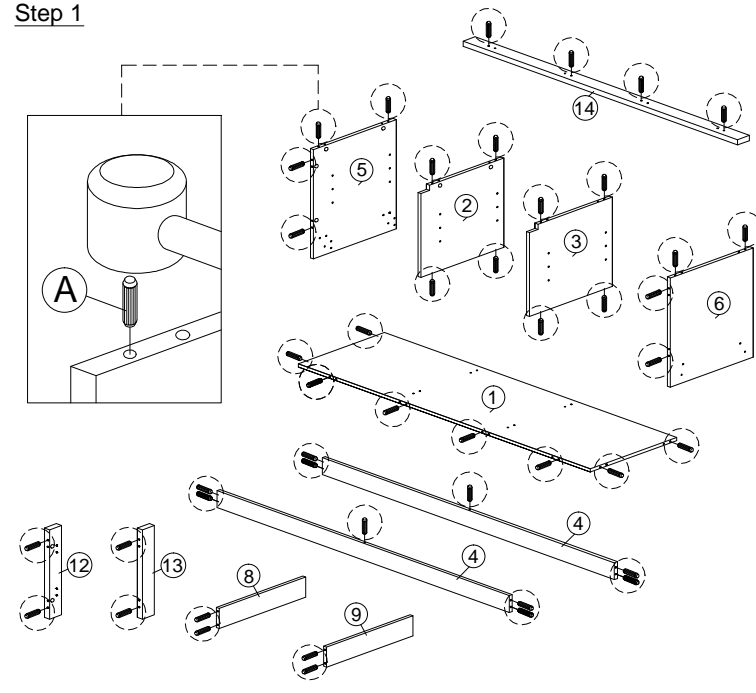

SOFT, DRY CLOTH

CHEMICAL

HEAT

KEEP DRY

HANDLE WITH CARE

DO NOT USE KNIFE

ASSEMBLY INSTRUCTION

MODEL : EC 60122-S5V - EMMA MEUBLE TV / TV KAST / TV CABINET

HARDWARE	A	B	C	D	E	F1	F2	G	H	I	J	K	L	M	N
	PLASTIC DOWEL M8X25 1X46	CB SCREW M3.5X16 1X16	CB SCREW M4X30 1X4	CSK CAP M6X40 1X8	CSK CAP M6X50 1X4	MINIFIX 5654 22 SETS	MINIFIX 5654 22 SETS	METAL SHELF SUPPORT 1X12	CAP 1X12	PLASTIC PIN 1X6	POWER NAIL 6/8 1X38	RA01835 ROUND HANDLE - METAL 1X2	HANDLE SCREW M4X22 1X2	ALUMINIUM HINGES 7/8" 4 SETS	ALLEN KEY 1X1

Part List

Step 1

Step 2

Step 3

Step 4

Step 5