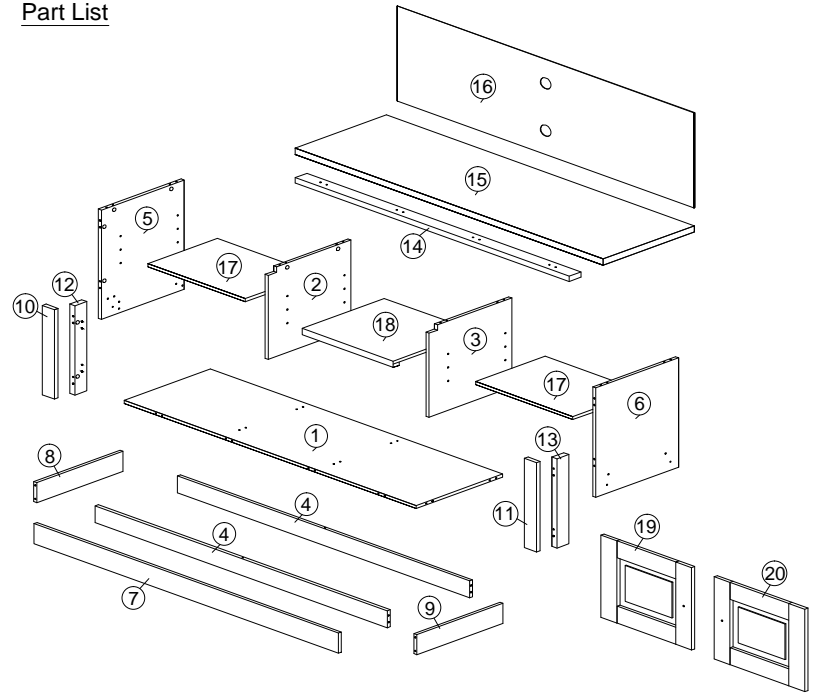

# ASSEMBLY INSTRUCTION

MODEL : EC 60122-S5V - EMMA MEUBLE TV / TV KAST / TV CABINET

HARDWARE	A	B	C	D	E	F1	F2	G	H	I	J	K	L	M	N
	PLASTIC DOWEL M8X25 1X46	CB SCREW M3.5X16 1X16	CB SCREW M4X30 1X4	CSK CAP M6X40 1X8	CSK CAP M6X50 1X4	MINIFIX 5654 22 SETS	MINIFIX 5654 22 SETS	METAL SHELF SUPPORT 1X12	CAP 1X12	PLASTIC PIN 1X6	POWER NAIL 6/8 1X38	RA01835 ROUND HANDLE - METAL 1X2	HANDLE SCREW M4X22 1X2	ALUMINIUM HINGES 7/8" 4 SETS	ALLEN KEY 1X1

## Part List