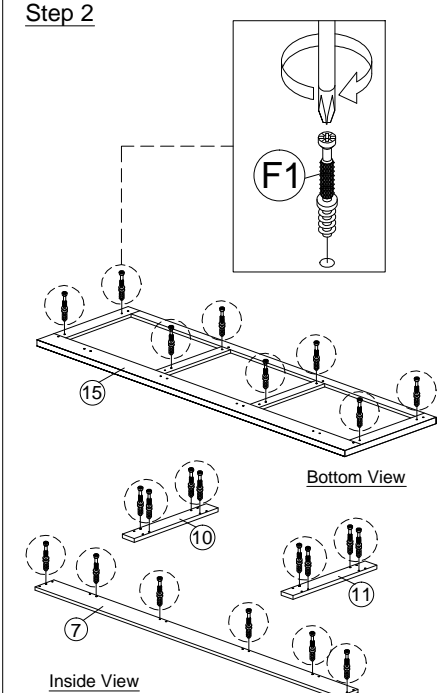

SOFT, DRY CLOTH

CHEMICAL

HEAT

KEEP DRY

HANDLE WITH CARE

DO NOT USE KNIFE

ASSEMBLY INSTRUCTION

MODEL : EC 60122-S5V - EMMA MEUBLE TV / TV KAST / TV CABINET

HARDWARE	A	B	C	D	E	F1	F2	G	H	I	J	K	L	M	N
	PLASTIC DOWEL M8X25 1X46	CB SCREW M3.5X16 1X16	CB SCREW M4X30 1X4	CSK CAP M6X40 1X8	CSK CAP M6X50 1X4	MINIFIX 5654 22 SETS	MINIFIX 5654 22 SETS	METAL SHELF SUPPORT 1X12	CAP 1X12	PLASTIC PIN 1X6	POWER NAIL 6/8 1X38	RA01835 ROUND HANDLE - METAL 1X2	HANDLE SCREW M4X22 1X2	ALUMINIUM HINGES 7/8" 4 SETS	ALLEN KEY 1X1

Part List

Step 1

Step 2

Step 3

Step 4

Step 5