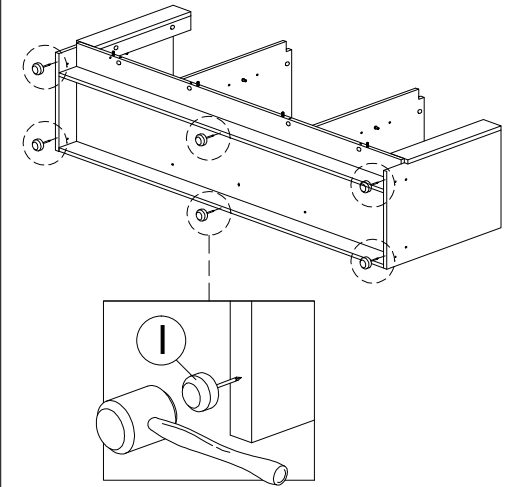

SOFT, DRY CLOTH

CHEMICAL

HEAT

KEEP DRY

HANDLE WITH CARE

DO NOT USE KNIFE

ASSEMBLY INSTRUCTION

MODEL : EC 60122-S5V - EMMA MEUBLE TV / TV KAST / TV CABINET

Step 6

Step 7

Step 8

Step 9

Step 10

Step 11

Step 12

Step 13