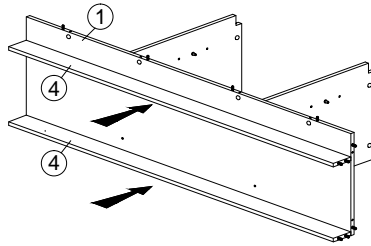

SOFT, DRY CLOTH

CHEMICAL

HEAT

KEEP DRY

HANDLE WITH CARE

DO NOT USE KNIFE

ASSEMBLY INSTRUCTION

MODEL : EC 60122-S5V - EMMA MEUBLE TV / TV KAST / TV CABINET