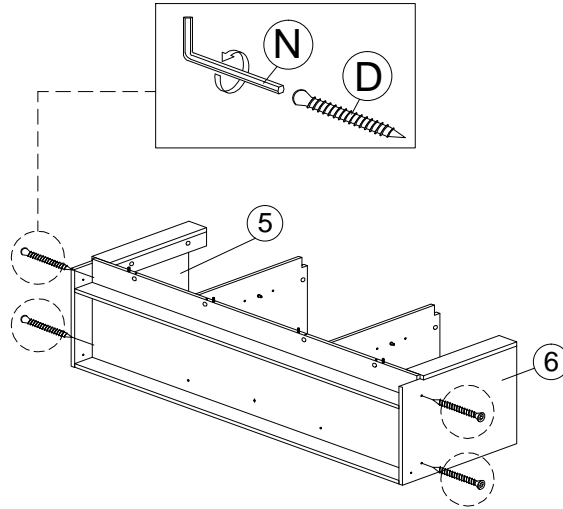

SOFT, DRY CLOTH

CHEMICAL

HEAT

KEEP DRY

HANDLE WITH CARE

DO NOT USE KNIFE

ASSEMBLY INSTRUCTION

MODEL : EC 60122-S5V - EMMA MEUBLE TV / TV KAST / TV CABINET

Step 8