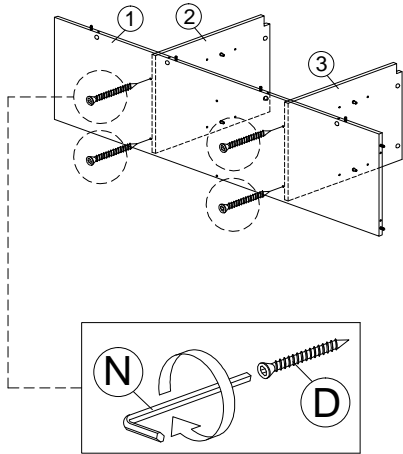

SOFT, DRY CLOTH

CHEMICAL

HEAT

KEEP DRY

HANDLE WITH CARE

DO NOT USE KNIFE

ASSEMBLY INSTRUCTION

MODEL : EC 60122-S5V - EMMA MEUBLE TV / TV KAST / TV CABINET

Step 6

Step 7

Step 8

Step 9

Step 10

Step 11

Step 12

Step 13