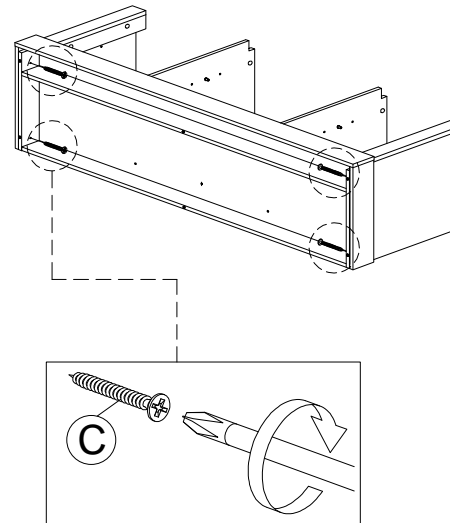

SOFT, DRY CLOTH

CHEMICAL

HEAT

KEEP DRY

HANDLE WITH CARE

DO NOT USE KNIFE

ASSEMBLY INSTRUCTION

MODEL : EC 60122-S5V - EMMA MEUBLE TV / TV KAST / TV CABINET

Step 6

Step 7

Step 8

Step 9

Step 10

Step 11

Step 12

Step 13