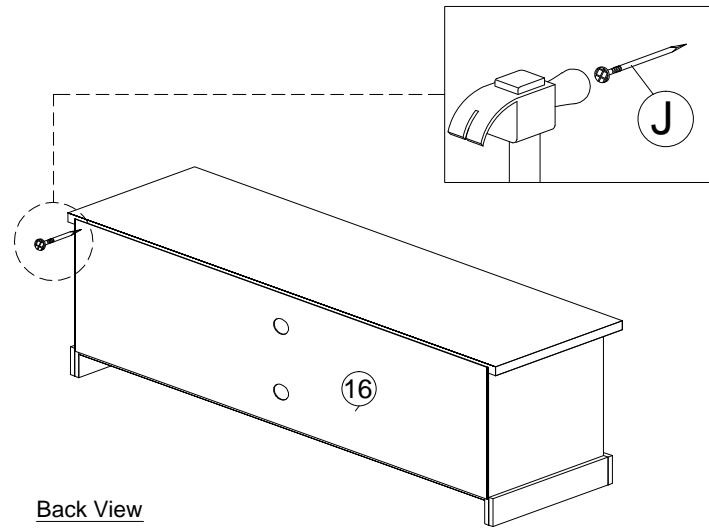

SOFT, DRY CLOTH

CHEMICAL

HEAT

KEEP DRY

HANDLE WITH CARE

DO NOT USE KNIFE

ASSEMBLY INSTRUCTION

MODEL : EC 60122-S5V - EMMA MEUBLE TV / TV KAST / TV CABINET

Step 14