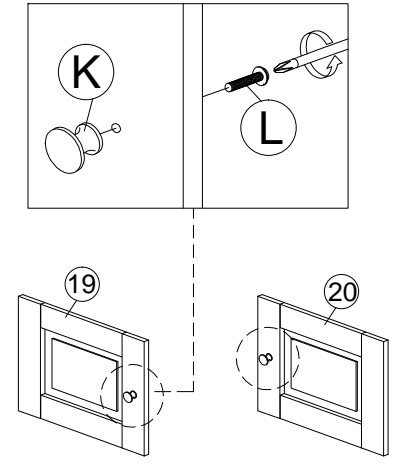

SOFT, DRY CLOTH

CHEMICAL

HEAT

KEEP DRY

HANDLE WITH CARE

DO NOT USE KNIFE

ASSEMBLY INSTRUCTION

MODEL : EC 60122-S5V - EMMA MEUBLE TV / TV KAST / TV CABINET

Step 14

Step 15

Step 16

Step 17

Step 18

Completed