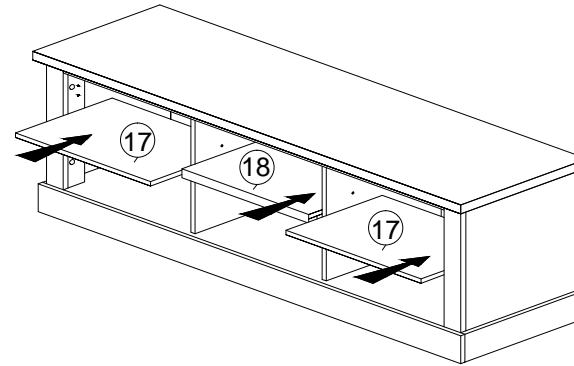

SOFT, DRY CLOTH

CHEMICAL

HEAT

KEEP DRY

HANDLE WITH CARE

DO NOT USE KNIFE

ASSEMBLY INSTRUCTION

MODEL : EC 60122-S5V - EMMA MEUBLE TV / TV KAST / TV CABINET

Step 14

Step 15

Step 16

Step 17

Step 18

Completed