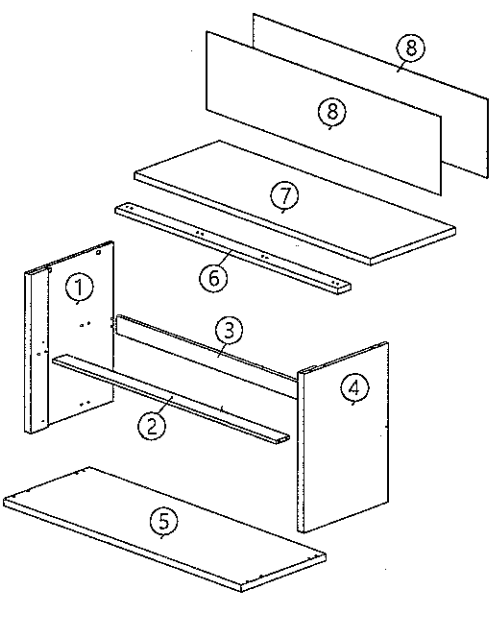

# ASSEMBLY INSTRUCTION

MODEL : COD 5930-S5V - EVI COMMODOE 2 L/T / CHEST OF 2 DRAWERS

|          |                            |                          |                       |                       |                        |                      |                      |                                  |             |                              |                           |                            |                  |                         |
|----------|----------------------------|--------------------------|-----------------------|-----------------------|------------------------|----------------------|----------------------|----------------------------------|-------------|------------------------------|---------------------------|----------------------------|------------------|-------------------------|
| HARDWARE | A                          | B                        | C                     | D                     | E                      | F                    | G                    | H                                | I           | J                            | K                         | L                          | M                | N                       |
|          | PLASTIC DOWEL 8X25<br>1X26 | C8 SCREW M3.5X12<br>1X24 | C8 SCREW M4X20<br>1X8 | C8 SCREW M4X25<br>1X4 | C8 SCREW M4X35<br>1X12 | CSK CAP M6X40<br>1X2 | CSK CAP M6X50<br>1X8 | H1 H2<br>MINIFIX 5654<br>16 SETS | CAP<br>1X20 | ABS DRAWER PIN (15MM)<br>1X4 | C163 PVC ROUND LEG<br>1X4 | DRAWER SLIDE 14"<br>2 SETS | ALLEN KEY<br>1X1 | POWER NAIL 1/8"<br>1X44 |

# ASSEMBLY INSTRUCTION

MODEL : COD 5930-S5V - EVI COMMODE 2 L/T / CHEST OF 2 DRAWERS

Step 7

Step 8

Step 9

Step 10

Step 11

Step 12