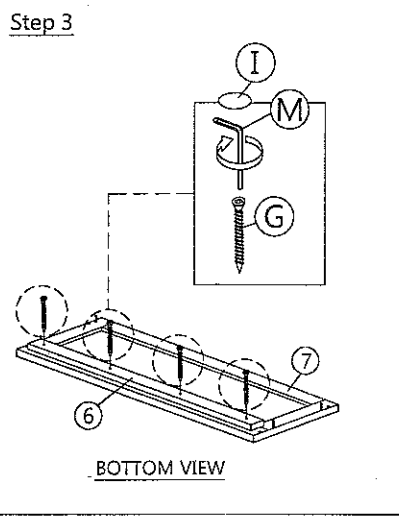

# ASSEMBLY INSTRUCTION

MODEL : COD 5930-S5V - EVI COMMODOE 2 L/T / CHEST OF 2 DRAWERS

|          |                            |                          |                       |                       |                        |                      |                      |                                  |             |                              |                           |                            |                  |                         |
|----------|----------------------------|--------------------------|-----------------------|-----------------------|------------------------|----------------------|----------------------|----------------------------------|-------------|------------------------------|---------------------------|----------------------------|------------------|-------------------------|
| HARDWARE | A                          | B                        | C                     | D                     | E                      | F                    | G                    | H                                | I           | J                            | K                         | L                          | M                | N                       |
|          | PLASTIC DOWEL 8X25<br>1X26 | C8 SCREW M3.5X12<br>1X24 | C8 SCREW M4X20<br>1X8 | C8 SCREW M4X25<br>1X4 | C8 SCREW M4X35<br>1X12 | CSK CAP M6X40<br>1X2 | CSK CAP M6X50<br>1X8 | H1 H2<br>MINIFIX 5654<br>16 SETS | CAP<br>1X20 | ABS DRAWER PIN (15MM)<br>1X4 | C163 PVC ROUND LEG<br>1X4 | DRAWER SLIDE 14"<br>2 SETS | ALLEN KEY<br>1X1 | POWER NAIL 1/8"<br>1X44 |

# ASSEMBLY INSTRUCTION

MODEL : COD 5930-S5V - EVI COMMODE 2 L/T / CHEST OF 2 DRAWERS

Step 7

Step 8

Step 9

Step 10

Step 11

Step 12