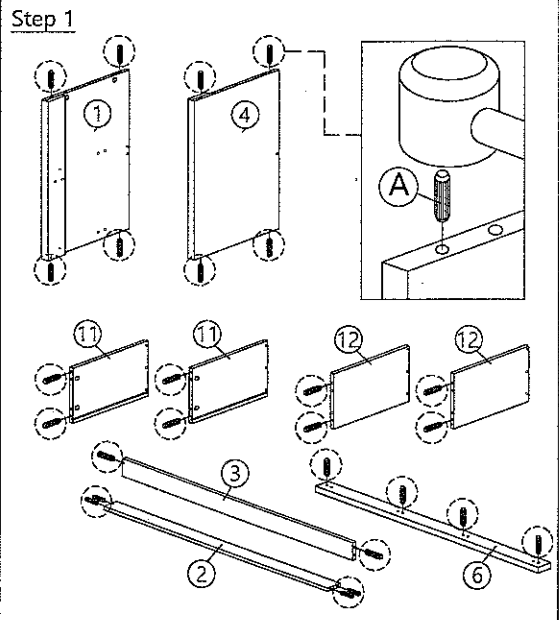

# ASSEMBLY INSTRUCTION

MODEL : COD 5930-S5V - EVI COMMODOE 2 L/T / CHEST OF 2 DRAWERS

|          |                            |                          |                       |                       |                        |                      |                      |                                  |             |                              |                           |                            |                  |                         |
|----------|----------------------------|--------------------------|-----------------------|-----------------------|------------------------|----------------------|----------------------|----------------------------------|-------------|------------------------------|---------------------------|----------------------------|------------------|-------------------------|
| HARDWARE | A                          | B                        | C                     | D                     | E                      | F                    | G                    | H                                | I           | J                            | K                         | L                          | M                | N                       |
|          | PLASTIC DOWEL 8X25<br>1X26 | C8 SCREW M3.5X12<br>1X24 | C8 SCREW M4X20<br>1X8 | C8 SCREW M4X25<br>1X4 | C8 SCREW M4X35<br>1X12 | CSK CAP M6X40<br>1X2 | CSK CAP M6X50<br>1X8 | H1 H2<br>MINIFIX 5654<br>16 SETS | CAP<br>1X20 | ABS DRAWER PIN (15MM)<br>1X4 | C163 PVC ROUND LEG<br>1X4 | DRAWER SLIDE 14"<br>2 SETS | ALLEN KEY<br>1X1 | POWER NAIL 1/8"<br>1X44 |

# ASSEMBLY INSTRUCTION

MODEL : COD 5930-S5V - EVI COMMODE 2 L/T / CHEST OF 2 DRAWERS

Step 7

Step 8

Step 9

Step 10

Step 11

Step 12