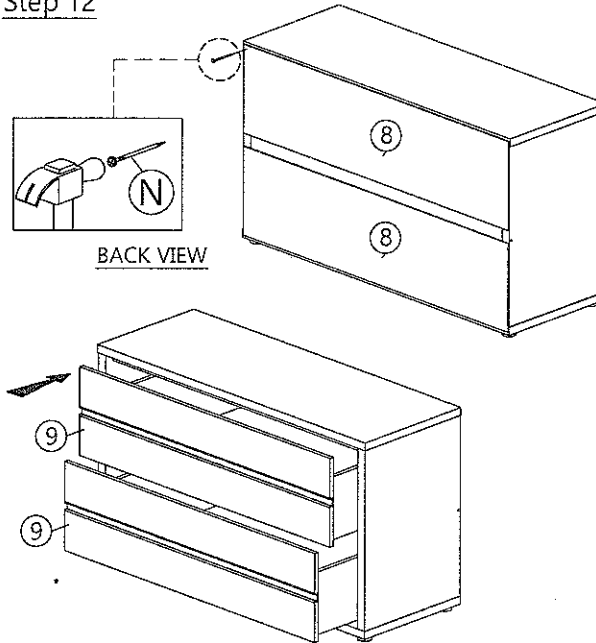

# ASSEMBLY INSTRUCTION

MODEL : COD 5930-S5V - EVI COMMODOE 2 L/T / CHEST OF 2 DRAWERS

|          |                            |                          |                       |                       |                        |                      |                      |                                  |             |                              |                           |                            |                  |                         |
|----------|----------------------------|--------------------------|-----------------------|-----------------------|------------------------|----------------------|----------------------|----------------------------------|-------------|------------------------------|---------------------------|----------------------------|------------------|-------------------------|
| HARDWARE | A                          | B                        | C                     | D                     | E                      | F                    | G                    | H                                | I           | J                            | K                         | L                          | M                | N                       |
|          | PLASTIC DOWEL 8X25<br>1X26 | C8 SCREW M3.5X12<br>1X24 | C8 SCREW M4X20<br>1X8 | C8 SCREW M4X25<br>1X4 | C8 SCREW M4X35<br>1X12 | CSK CAP M6X40<br>1X2 | CSK CAP M6X50<br>1X8 | H1 H2<br>MINIFIX 5654<br>16 SETS | CAP<br>1X20 | ABS DRAWER PIN (15MM)<br>1X4 | C163 PVC ROUND LEG<br>1X4 | DRAWER SLIDE 14"<br>2 SETS | ALLEN KEY<br>1X1 | POWER NAIL 1/8"<br>1X44 |

# ASSEMBLY INSTRUCTION

MODEL : COD 5930-S5V - EVI COMMODE 2 L/T / CHEST OF 2 DRAWERS

Step 7

Step 8

Step 9

Step 10

Step 11

Step 12