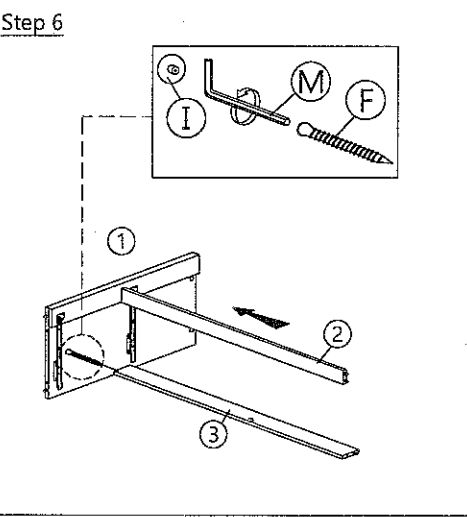

# ASSEMBLY INSTRUCTION

MODEL : COD 5930-S5V - EVI COMMODOE 2 L/T / CHEST OF 2 DRAWERS

|          |                            |                          |                       |                       |                        |                      |                      |                                  |             |                              |                           |                            |                  |                         |
|----------|----------------------------|--------------------------|-----------------------|-----------------------|------------------------|----------------------|----------------------|----------------------------------|-------------|------------------------------|---------------------------|----------------------------|------------------|-------------------------|
| HARDWARE | A                          | B                        | C                     | D                     | E                      | F                    | G                    | H                                | I           | J                            | K                         | L                          | M                | N                       |
|          | PLASTIC DOWEL 8X25<br>1X26 | C8 SCREW M3.5X12<br>1X24 | C8 SCREW M4X20<br>1X8 | C8 SCREW M4X25<br>1X4 | C8 SCREW M4X35<br>1X12 | CSK CAP M6X40<br>1X2 | CSK CAP M6X50<br>1X8 | H1 H2<br>MINIFIX 5654<br>16 SETS | CAP<br>1X20 | ABS DRAWER PIN (15MM)<br>1X4 | C163 PVC ROUND LEG<br>1X4 | DRAWER SLIDE 14"<br>2 SETS | ALLEN KEY<br>1X1 | POWER NAIL 1/8"<br>1X44 |

# ASSEMBLY INSTRUCTION

MODEL : COD 5930-S5V - EVI COMMODE 2 L/T / CHEST OF 2 DRAWERS

Step 7

Step 8

Step 9

Step 10

Step 11

Step 12