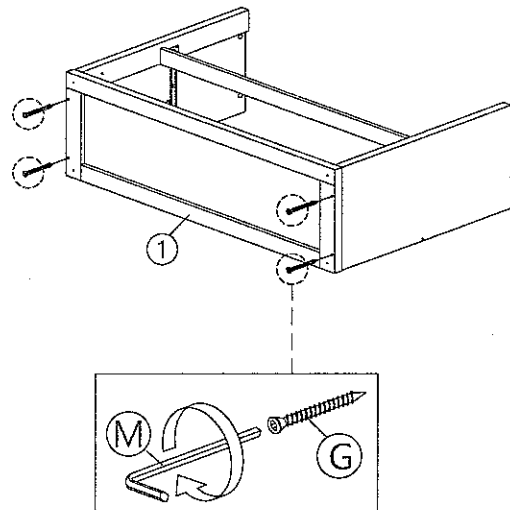

# ASSEMBLY INSTRUCTION

MODEL : COD 5930-S5V - EVI COMMODOE 2 L/T / CHEST OF 2 DRAWERS

|          |                            |                          |                       |                       |                        |                      |                      |                                  |             |                              |                           |                            |                  |                         |
|----------|----------------------------|--------------------------|-----------------------|-----------------------|------------------------|----------------------|----------------------|----------------------------------|-------------|------------------------------|---------------------------|----------------------------|------------------|-------------------------|
| HARDWARE | A                          | B                        | C                     | D                     | E                      | F                    | G                    | H                                | I           | J                            | K                         | L                          | M                | N                       |
|          | PLASTIC DOWEL 8X25<br>1X26 | C8 SCREW M3.5X12<br>1X24 | C8 SCREW M4X20<br>1X8 | C8 SCREW M4X25<br>1X4 | C8 SCREW M4X35<br>1X12 | CSK CAP M6X40<br>1X2 | CSK CAP M6X50<br>1X8 | H1 H2<br>MINIFIX 5654<br>16 SETS | CAP<br>1X20 | ABS DRAWER PIN (15MM)<br>1X4 | C163 PVC ROUND LEG<br>1X4 | DRAWER SLIDE 14"<br>2 SETS | ALLEN KEY<br>1X1 | POWER NAIL 1/8"<br>1X44 |

# ASSEMBLY INSTRUCTION

MODEL : COD 5930-S5V - EVI COMMODE 2 L/T / CHEST OF 2 DRAWERS

Step 7

Step 8

Step 9

Step 10

Step 11

Step 12