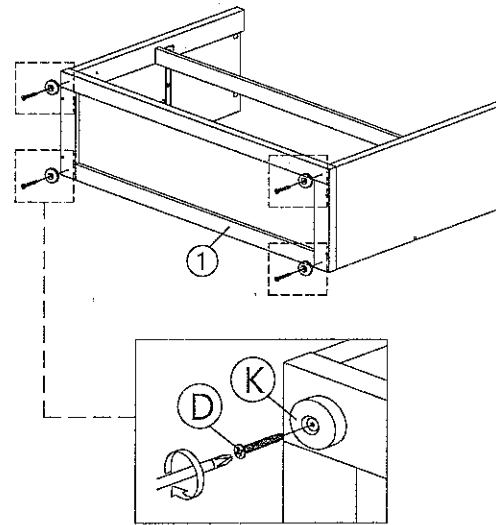

# ASSEMBLY INSTRUCTION

MODEL : COD 5930-S5V - EVI COMMODOE 2 L/T / CHEST OF 2 DRAWERS

|          |                            |                          |                       |                       |                        |                      |                      |                                  |             |                              |                           |                            |                  |                         |
|----------|----------------------------|--------------------------|-----------------------|-----------------------|------------------------|----------------------|----------------------|----------------------------------|-------------|------------------------------|---------------------------|----------------------------|------------------|-------------------------|
| HARDWARE | A                          | B                        | C                     | D                     | E                      | F                    | G                    | H                                | I           | J                            | K                         | L                          | M                | N                       |
|          | PLASTIC DOWEL 8X25<br>1X26 | C8 SCREW M3.5X12<br>1X24 | C8 SCREW M4X20<br>1X8 | C8 SCREW M4X25<br>1X4 | C8 SCREW M4X35<br>1X12 | CSK CAP M6X40<br>1X2 | CSK CAP M6X50<br>1X8 | H1 H2<br>MINIFIX 5654<br>16 SETS | CAP<br>1X20 | ABS DRAWER PIN (15MM)<br>1X4 | C163 PVC ROUND LEG<br>1X4 | DRAWER SLIDE 14"<br>2 SETS | ALLEN KEY<br>1X1 | POWER NAIL 1/8"<br>1X44 |

# ASSEMBLY INSTRUCTION

MODEL : COD 5930-S5V - EVI COMMODE 2 L/T / CHEST OF 2 DRAWERS

Step 7

Step 8

Step 9

Step 10

Step 11

Step 12