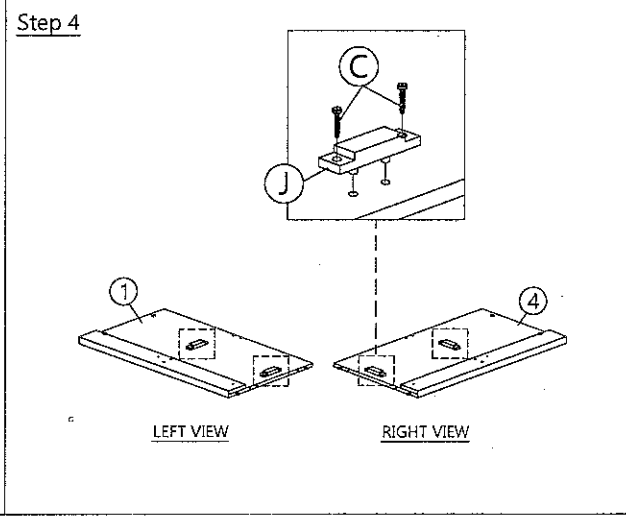

# ASSEMBLY INSTRUCTION

MODEL : COD 5930-S5V - EVI COMMODOE 2 L/T / CHEST OF 2 DRAWERS

|          |                            |                          |                       |                       |                        |                      |                      |                                  |             |                              |                           |                            |                  |                         |
|----------|----------------------------|--------------------------|-----------------------|-----------------------|------------------------|----------------------|----------------------|----------------------------------|-------------|------------------------------|---------------------------|----------------------------|------------------|-------------------------|
| HARDWARE | A                          | B                        | C                     | D                     | E                      | F                    | G                    | H                                | I           | J                            | K                         | L                          | M                | N                       |
|          | PLASTIC DOWEL 8X25<br>1X26 | C8 SCREW M3.5X12<br>1X24 | C8 SCREW M4X20<br>1X8 | C8 SCREW M4X25<br>1X4 | C8 SCREW M4X35<br>1X12 | CSK CAP M6X40<br>1X2 | CSK CAP M6X50<br>1X8 | H1 H2<br>MINIFIX 5654<br>16 SETS | CAP<br>1X20 | ABS DRAWER PIN (15MM)<br>1X4 | C163 PVC ROUND LEG<br>1X4 | DRAWER SLIDE 14"<br>2 SETS | ALLEN KEY<br>1X1 | POWER NAIL 1/8"<br>1X44 |

# ASSEMBLY INSTRUCTION

MODEL : COD 5930-S5V - EVI COMMODE 2 L/T / CHEST OF 2 DRAWERS

Step 7

Step 8

Step 9

Step 10

Step 11

Step 12