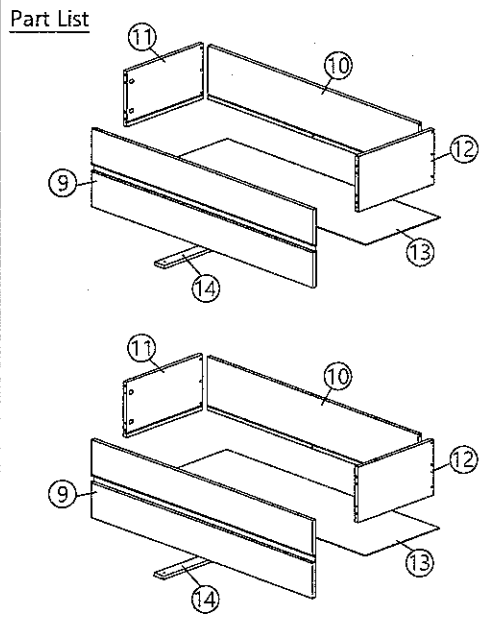

# ASSEMBLY INSTRUCTION

MODEL : COD 5930-S5V - EVI COMMODOE 2 L/T / CHEST OF 2 DRAWERS

|          |                            |                          |                       |                       |                        |                      |                      |                                  |             |                              |                           |                            |                  |                         |
|----------|----------------------------|--------------------------|-----------------------|-----------------------|------------------------|----------------------|----------------------|----------------------------------|-------------|------------------------------|---------------------------|----------------------------|------------------|-------------------------|
| HARDWARE | A                          | B                        | C                     | D                     | E                      | F                    | G                    | H                                | I           | J                            | K                         | L                          | M                | N                       |
|          | PLASTIC DOWEL 8X25<br>1X26 | C8 SCREW M3.5X12<br>1X24 | C8 SCREW M4X20<br>1X8 | C8 SCREW M4X25<br>1X4 | C8 SCREW M4X35<br>1X12 | CSK CAP M6X40<br>1X2 | CSK CAP M6X50<br>1X8 | H1 H2<br>MINIFIX 5654<br>16 SETS | CAP<br>1X20 | ABS DRAWER PIN (15MM)<br>1X4 | C163 PVC ROUND LEG<br>1X4 | DRAWER SLIDE 14"<br>2 SETS | ALLEN KEY<br>1X1 | POWER NAIL 1/8"<br>1X44 |

# ASSEMBLY INSTRUCTION

MODEL : COD 5930-S5V - EVI COMMODE 2 L/T / CHEST OF 2 DRAWERS

Step 7

Step 8

Step 9

Step 10

Step 11

Step 12