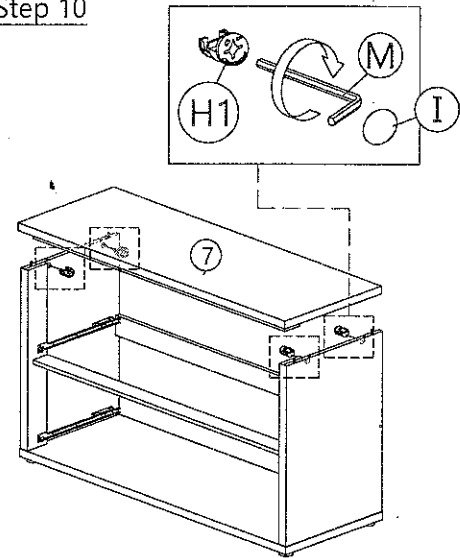

# ASSEMBLY INSTRUCTION

MODEL : COD 5930-S5V - EVI COMMODOE 2 L/T / CHEST OF 2 DRAWERS

|          |                            |                          |                       |                       |                        |                      |                      |                                  |             |                              |                           |                            |                  |                         |
|----------|----------------------------|--------------------------|-----------------------|-----------------------|------------------------|----------------------|----------------------|----------------------------------|-------------|------------------------------|---------------------------|----------------------------|------------------|-------------------------|
| HARDWARE | A                          | B                        | C                     | D                     | E                      | F                    | G                    | H                                | I           | J                            | K                         | L                          | M                | N                       |
|          | PLASTIC DOWEL 8X25<br>1X26 | C8 SCREW M3.5X12<br>1X24 | C8 SCREW M4X20<br>1X8 | C8 SCREW M4X25<br>1X4 | C8 SCREW M4X35<br>1X12 | CSK CAP M6X40<br>1X2 | CSK CAP M6X50<br>1X8 | H1 H2<br>MINIFIX 5654<br>16 SETS | CAP<br>1X20 | ABS DRAWER PIN (15MM)<br>1X4 | C163 PVC ROUND LEG<br>1X4 | DRAWER SLIDE 14"<br>2 SETS | ALLEN KEY<br>1X1 | POWER NAIL 1/8"<br>1X44 |

# ASSEMBLY INSTRUCTION

MODEL : COD 5930-S5V - EVI COMMODE 2 L/T / CHEST OF 2 DRAWERS

Step 7

Step 8

Step 9

Step 10

Step 11

Step 12