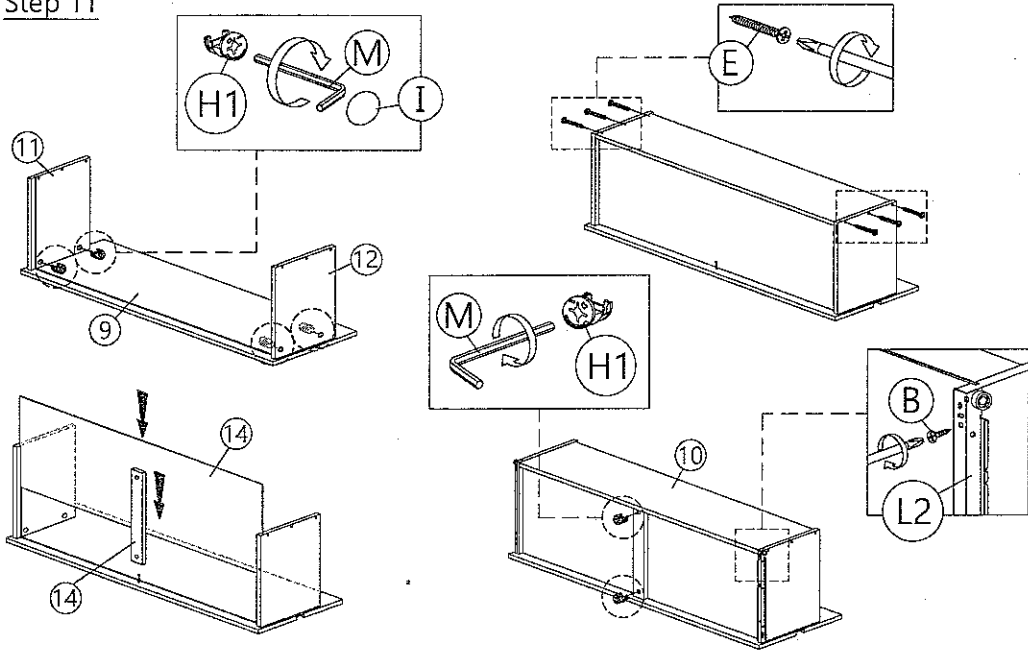

# ASSEMBLY INSTRUCTION

MODEL : COD 5930-S5V - EVI COMMODOE 2 L/T / CHEST OF 2 DRAWERS

|          |                            |                          |                       |                       |                        |                      |                      |                                  |             |                              |                           |                            |                  |                         |
|----------|----------------------------|--------------------------|-----------------------|-----------------------|------------------------|----------------------|----------------------|----------------------------------|-------------|------------------------------|---------------------------|----------------------------|------------------|-------------------------|
| HARDWARE | A                          | B                        | C                     | D                     | E                      | F                    | G                    | H                                | I           | J                            | K                         | L                          | M                | N                       |
|          | PLASTIC DOWEL 8X25<br>1X26 | C8 SCREW M3.5X12<br>1X24 | C8 SCREW M4X20<br>1X8 | C8 SCREW M4X25<br>1X4 | C8 SCREW M4X35<br>1X12 | CSK CAP M6X40<br>1X2 | CSK CAP M6X50<br>1X8 | H1 H2<br>MINIFIX 5654<br>16 SETS | CAP<br>1X20 | ABS DRAWER PIN (15MM)<br>1X4 | C163 PVC ROUND LEG<br>1X4 | DRAWER SLIDE 14"<br>2 SETS | ALLEN KEY<br>1X1 | POWER NAIL 1/8"<br>1X44 |

# ASSEMBLY INSTRUCTION

MODEL : COD 5930-S5V - EVI COMMODE 2 L/T / CHEST OF 2 DRAWERS

Step 7

Step 8

Step 9

Step 10

Step 11

Step 12