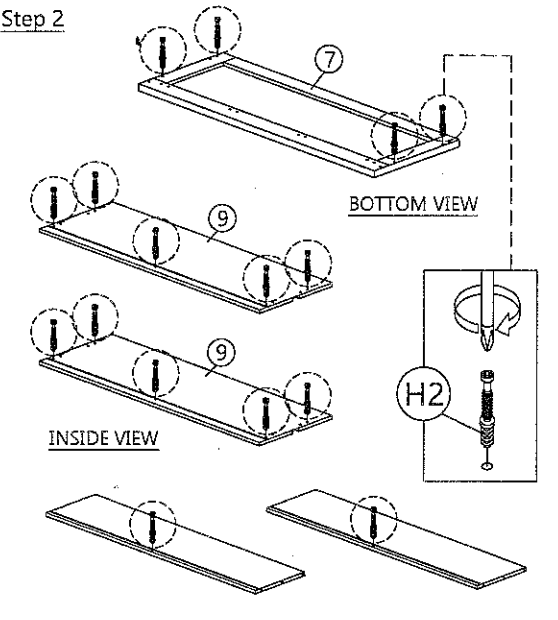

# ASSEMBLY INSTRUCTION

MODEL : COD 5930-S5V - EVI COMMODOE 2 L/T / CHEST OF 2 DRAWERS

|          |                            |                          |                       |                       |                        |                      |                      |                                  |             |                              |                           |                            |                  |                         |
|----------|----------------------------|--------------------------|-----------------------|-----------------------|------------------------|----------------------|----------------------|----------------------------------|-------------|------------------------------|---------------------------|----------------------------|------------------|-------------------------|
| HARDWARE | A                          | B                        | C                     | D                     | E                      | F                    | G                    | H                                | I           | J                            | K                         | L                          | M                | N                       |
|          | PLASTIC DOWEL 8X25<br>1X26 | C8 SCREW M3.5X12<br>1X24 | C8 SCREW M4X20<br>1X8 | C8 SCREW M4X25<br>1X4 | C8 SCREW M4X35<br>1X12 | CSK CAP M6X40<br>1X2 | CSK CAP M6X50<br>1X8 | H1 H2<br>MINIFIX 5654<br>16 SETS | CAP<br>1X20 | ABS DRAWER PIN (15MM)<br>1X4 | C163 PVC ROUND LEG<br>1X4 | DRAWER SLIDE 14"<br>2 SETS | ALLEN KEY<br>1X1 | POWER NAIL 1/8"<br>1X44 |

# ASSEMBLY INSTRUCTION

MODEL : COD 5930-S5V - EVI COMMODE 2 L/T / CHEST OF 2 DRAWERS

Step 7

Step 8

Step 9

Step 10

Step 11

Step 12