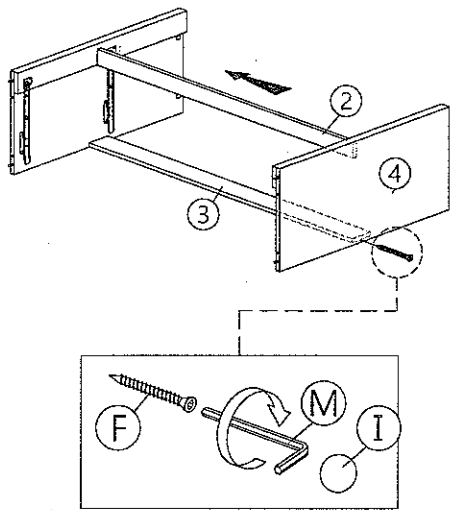

# ASSEMBLY INSTRUCTION

MODEL : COD 5930-S5V - EVI COMMODOE 2 L/T / CHEST OF 2 DRAWERS

|          |                            |                          |                       |                       |                        |                      |                      |                                  |             |                              |                           |                            |                  |                         |
|----------|----------------------------|--------------------------|-----------------------|-----------------------|------------------------|----------------------|----------------------|----------------------------------|-------------|------------------------------|---------------------------|----------------------------|------------------|-------------------------|
| HARDWARE | A                          | B                        | C                     | D                     | E                      | F                    | G                    | H                                | I           | J                            | K                         | L                          | M                | N                       |
|          | PLASTIC DOWEL 8X25<br>1X26 | C8 SCREW M3.5X12<br>1X24 | C8 SCREW M4X20<br>1X8 | C8 SCREW M4X25<br>1X4 | C8 SCREW M4X35<br>1X12 | CSK CAP M6X40<br>1X2 | CSK CAP M6X50<br>1X8 | H1 H2<br>MINIFIX 5654<br>16 SETS | CAP<br>1X20 | ABS DRAWER PIN (15MM)<br>1X4 | C163 PVC ROUND LEG<br>1X4 | DRAWER SLIDE 14"<br>2 SETS | ALLEN KEY<br>1X1 | POWER NAIL 1/8"<br>1X44 |

# ASSEMBLY INSTRUCTION

MODEL : COD 5930-S5V - EVI COMMODE 2 L/T / CHEST OF 2 DRAWERS

Step 7

Step 8

Step 9

Step 10

Step 11

Step 12