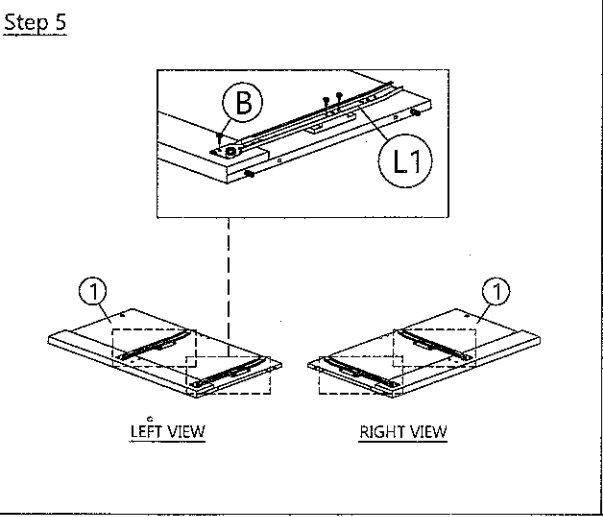

# ASSEMBLY INSTRUCTION

MODEL : COD 5930-S5V - EVI COMMODOE 2 L/T / CHEST OF 2 DRAWERS

|          |                            |                          |                       |                       |                        |                      |                      |                                  |             |                              |                           |                            |                  |                         |
|----------|----------------------------|--------------------------|-----------------------|-----------------------|------------------------|----------------------|----------------------|----------------------------------|-------------|------------------------------|---------------------------|----------------------------|------------------|-------------------------|
| HARDWARE | A                          | B                        | C                     | D                     | E                      | F                    | G                    | H                                | I           | J                            | K                         | L                          | M                | N                       |
|          | PLASTIC DOWEL 8X25<br>1X26 | C8 SCREW M3.5X12<br>1X24 | C8 SCREW M4X20<br>1X8 | C8 SCREW M4X25<br>1X4 | C8 SCREW M4X35<br>1X12 | CSK CAP M6X40<br>1X2 | CSK CAP M6X50<br>1X8 | H1 H2<br>MINIFIX 5654<br>16 SETS | CAP<br>1X20 | ABS DRAWER PIN (15MM)<br>1X4 | C163 PVC ROUND LEG<br>1X4 | DRAWER SLIDE 14"<br>2 SETS | ALLEN KEY<br>1X1 | POWER NAIL 1/8"<br>1X44 |

# ASSEMBLY INSTRUCTION

MODEL : COD 5930-S5V - EVI COMMODE 2 L/T / CHEST OF 2 DRAWERS

Step 7

Step 8

Step 9

Step 10

Step 11

Step 12